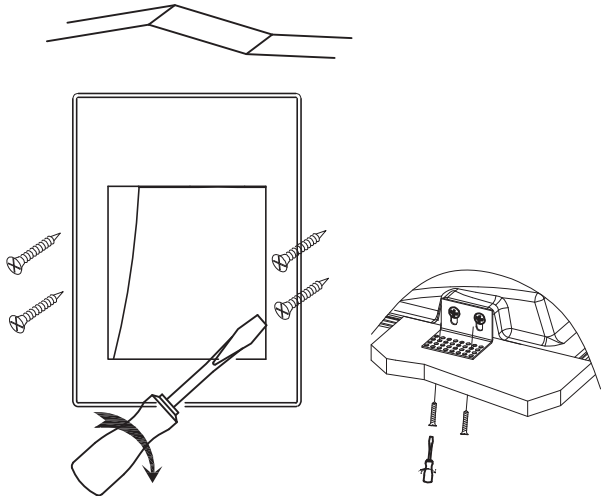

MAXIMUM  
220-240V~50/60Hz 1W LED

**Attention**  
Switch off the main power.

1

2

3

4

5