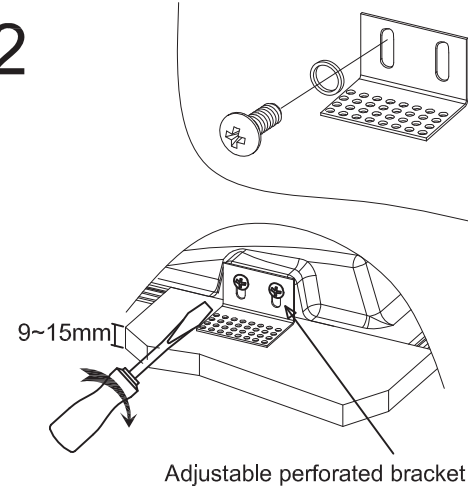

MAXIMUM  
220-240V~50/60Hz 1W LED

**Attention**  
Switch off the main power.

1

2

3

4

5