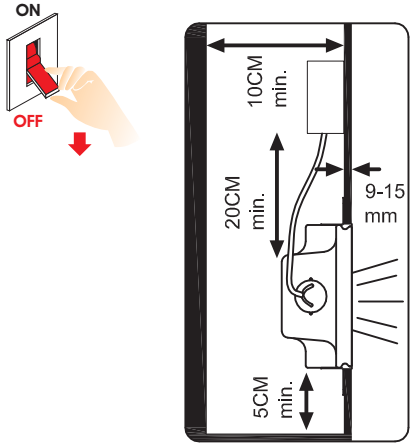

MAXIMUM  
220-240V~50/60Hz 1W LED

**Attention**  
Switch off the main power.

1

2

3

4

5