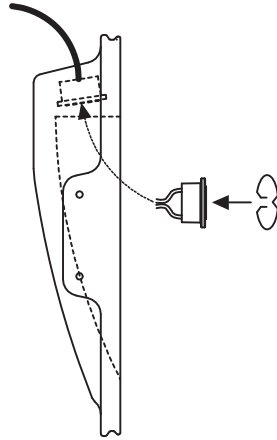

MAXIMUM  
220-240V~50/60Hz 1W LED

**Attention**  
Switch off the main power.

1

2

3

4

5